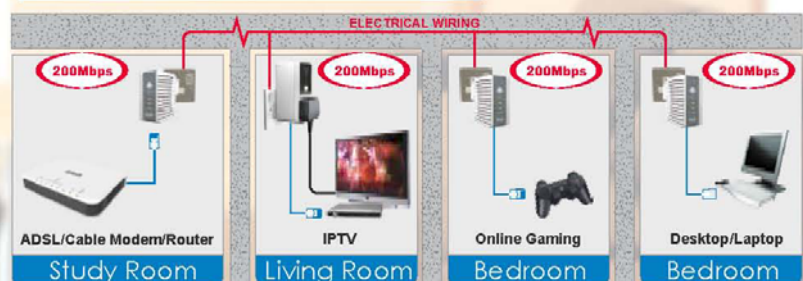

How Do I Cable-free My Home?

FC CE

SAFETY MARK

Suruhanaya Temaga Approval

Eddy Wireless do Brasil Comercio e Servicos Ltda. a Brazil Corporation

Av. Ibirapuera, 2907 Cj. 523 04029-200 Moema - Sao Paulo, Sao Paulo Brazil T: 5511-5091-6786 F: 5511-5091-6785

EDDY Wireless LLC a California, USA Corporation

1152 Laurel Fig Dr., Simi Valley, CA USA 93065 T: 805-520-9400 F: 805-520-9488

www.eddywireless.com