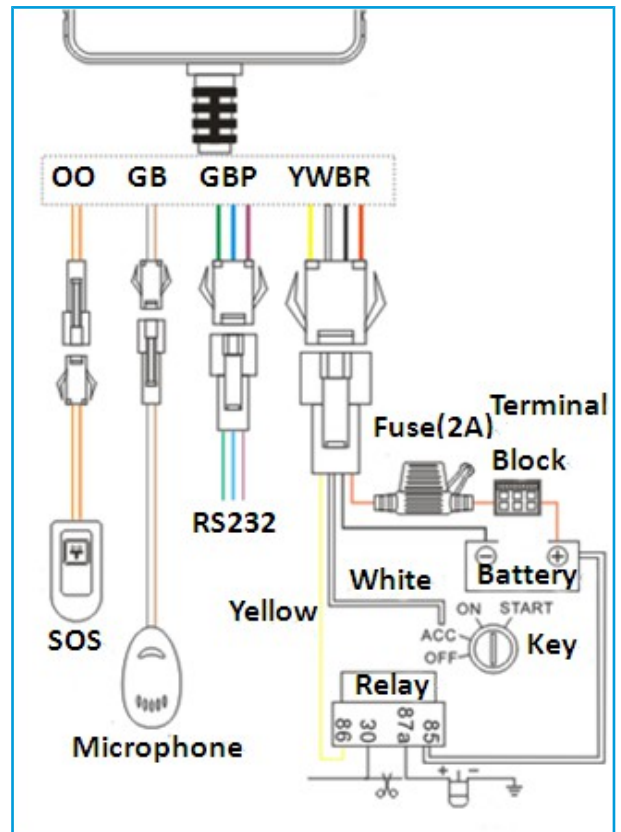

GoSafe iGT06

Entry Level AVL Tracker

for GSM/GPRS/GPS Networks

Robustel GoSafe iGT06 is an entry level automatic vehicle location GPS tracker with GSM/GPRS connectivity.

Key Features

- Low power consumption.
- Car security/tracking via SMS or GPRS.
- SOS alarm button.
- Microphone interface for voice monitor.
- Real-time tracking.
- Geo-fence.
- Motion sensor.
- Ignition detection via ACC line.
- Disable vehicle through remote circuit/fuel line lock.
- Internal backup rechargeable battery.
- In case of losing connection iGT06 can store up to 1000 records (10 seconds per record).
- Configure by SMS or Robustel GPS Configurator.

Applications

- Fleet Management

Regulatory and Type Approvals

- Approval and Detective: RoHS, WEEE

Specifications

Cellular Interface

- Standards: GSM/GPRS
- GPRS: max. 86 kbps (DL & UL), class 12
- Frequency: 850/900/1800/1900 MHz
- Output Power: 1 watt GSM1800/1900
2 watts EGSM 900/GSM 850
- SIM: 1 x (3V & 1.8V)
- Antenna Interface: internal GSM and GPS antennas

GPS Interface

- Module: SiRF Star III/LP
- Protocol: NMEA, GGA, RMC, GSV, GSA
- GPS Channels: 20
- Tracking Sensitivity: -159 dBm
- Acquisition sensitivity: -144 dBm
- Locating time (Open Sky): Hot start: less than 2 sec
Warm start: less than 15 sec
Cold start: less than 38 sec

System

- LED Indicators: 3 LED indicators, GPS, GSM and PWR
- Microphone Distance: 5 meters
- Configuration: SMS or USB

Power Supply and Consumption

- Input Voltage: 9 to 36 VDC
- Battery: 450 mAh, up to 4 working hours