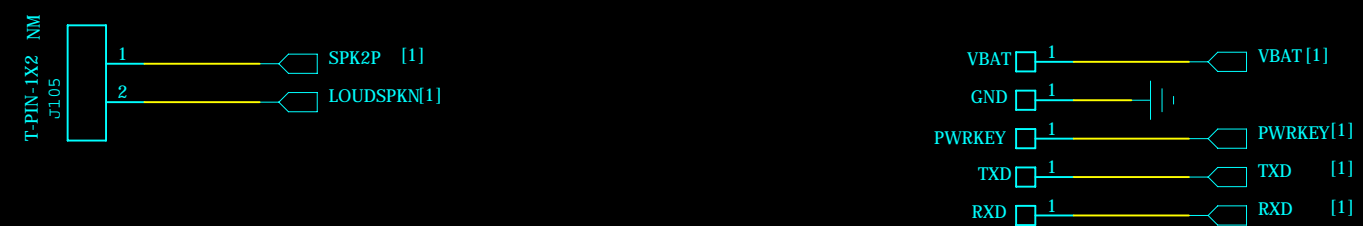

M95

M10-EVB-CONN

TEST POINT

Quetel Wireless Solutions		
DRAWN BY Luka	PROJECT M95-TE-A	TITLE Baseband
CHECKED BY	SIZE A3	VER V1.02
SHEET 1 of 1		2011.03.26