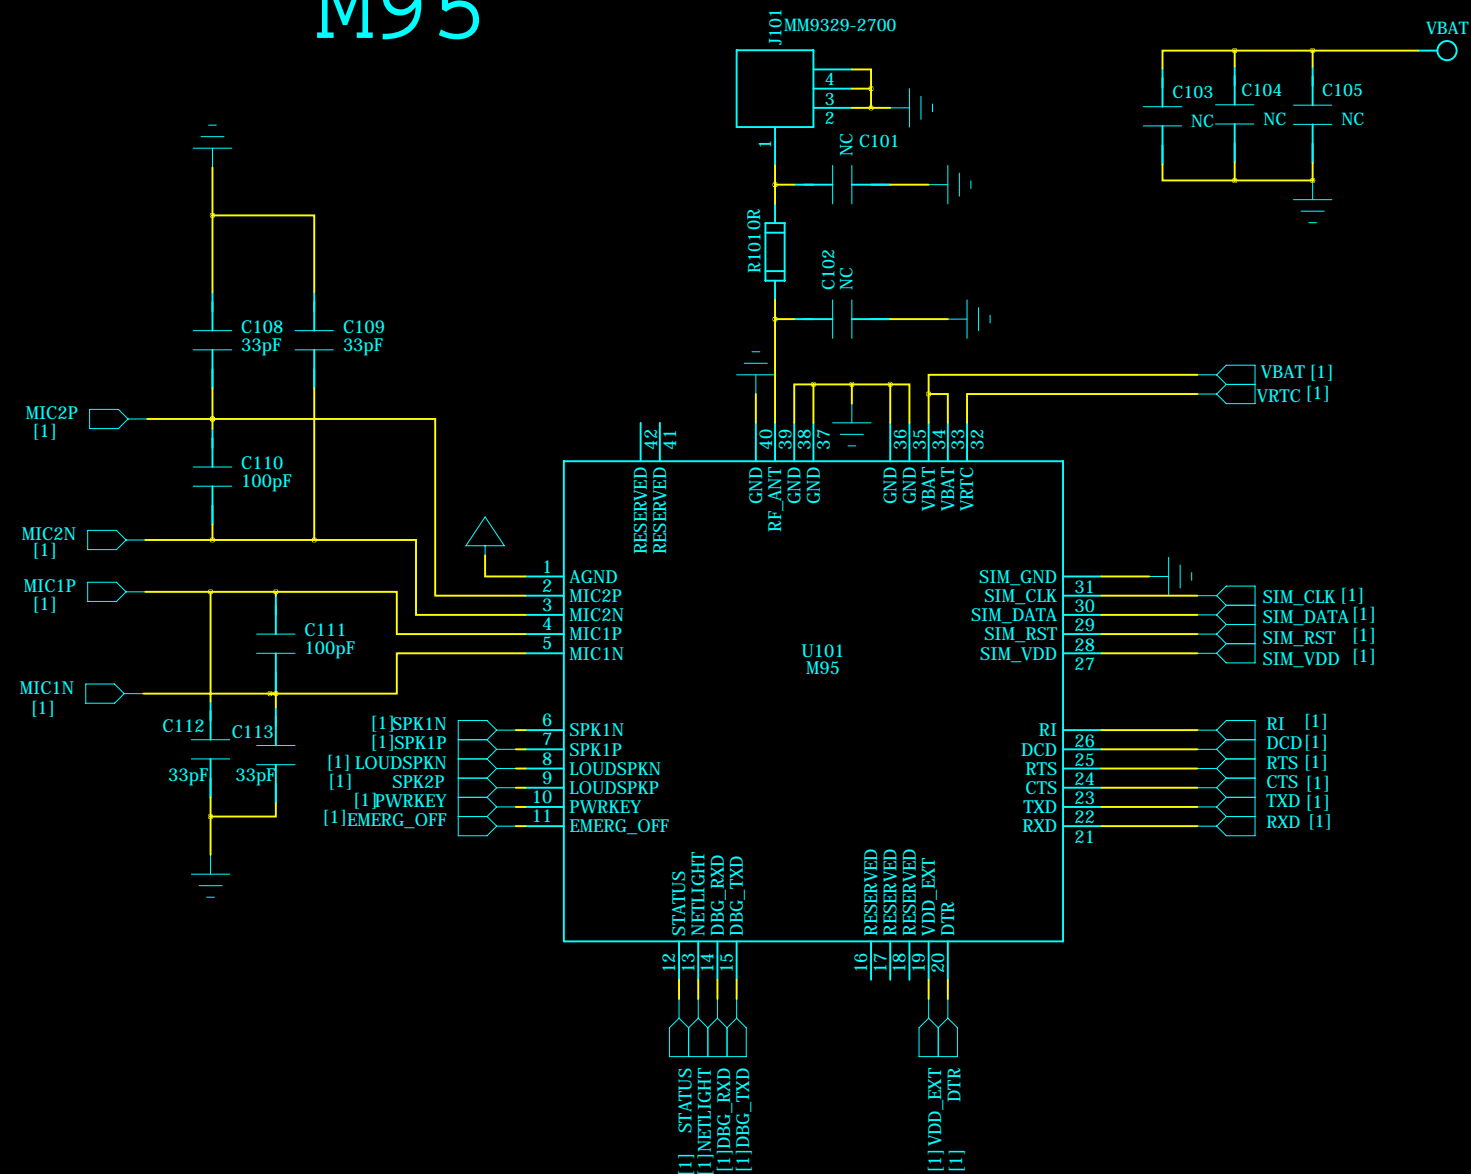

M95

M10-EVB-CONN

TEST POINT

Quetel Wireless Solutions		
DRAWN BY Luka	PROJECT M95-TE-A	TITLE Baseband
CHECKED BY	SIZE A3	VER V1.02
SHEET 1 of 1		2011.03.26