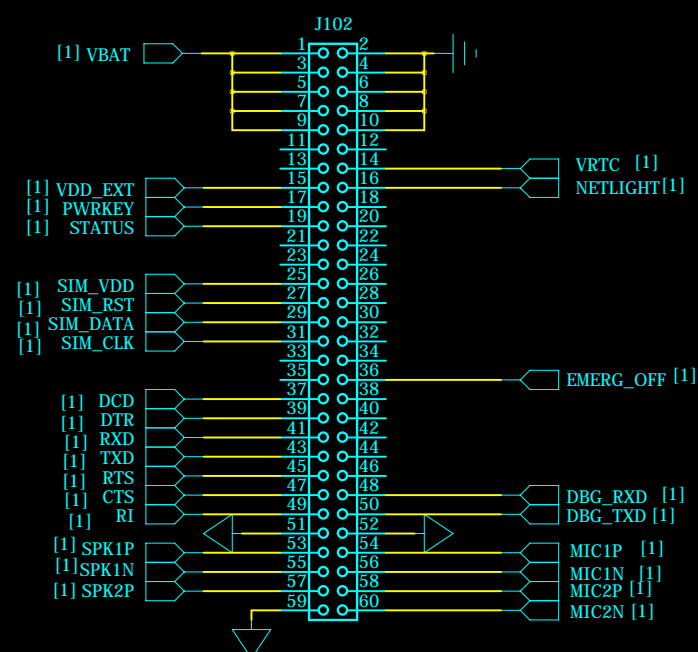

M95

M10-EVB-CONN

TEST POINT

Quetel Wireless Solutions		
DRAWN BY Luka	PROJECT M95-TE-A	TITLE Baseband
CHECKED BY	SIZE A3	VER V1.02
SHEET 1 of 1		2011.03.26