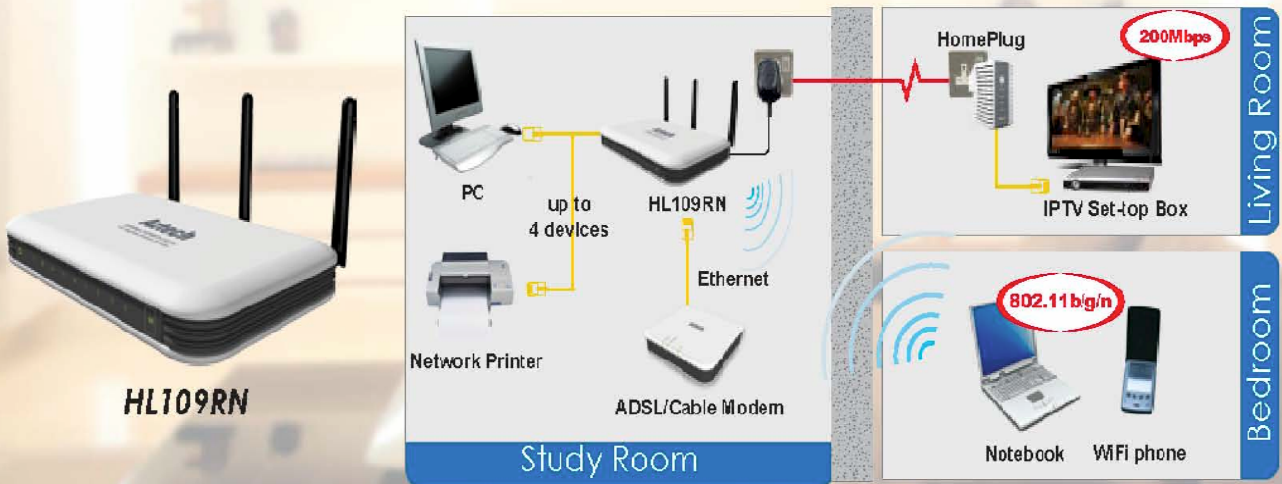

Wireless Products	WLB30RT4	WL120RT1	DSL605CW	HL100EW	HL109RN
Description	802.11b/g Wireless Router with eXtended Range™	802.11n Wireless Router	ADSL2/2+ Wireless 4-Port Router	85Mbps HomePlug™ Wireless Extender	200Mbps HomePlug AV 4-Port 802.11n Wireless Router
Wireless Standard	802.11b/g	802.11b/g/n	802.11b/g, 802.11g++	802.11b/g	802.11b/g/n
Antenna	1 x detachable 5dBi Antenna	3 x non-detachable 2dBi Antennae	2 x detachable 3dBi Antennae	1 x detachable 3dBi Antenna	3 x non-detachable 2dBi Antennae
Highest Wireless Data Transfer Rate*	54Mbps	300Mbps	125Mbps	54Mbps	300Mbps
Range**	200m	300m	100m	100m	300m
Wireless Security	WPA, WPA2, 64/128-bit WEP	WPA, WPA2, 64/128-bit WEP	WPA, WPA2, 64/128/256-bit WEP	WPA, WPA2, 64/128-bit WEP	WPA, WPA2, 64/128-bit WEP
Easy Setup	—	Wi-Fi Protected Setup	3-Click Easy Setup	Plug and Play	Wi-Fi Protected Setup "Simple Connect"
Number of Ethernet LAN Ports	4	4	4	1	4
Advanced features	eXtended Range™	2x2 MIMO	ADSL2/2+ Modem Built-in	85Mbps HomePlug™ Powerline Adaptor	200Mbps HomePlug™ AV Built-in
Power Consumption	7.2W	12W	9W	6.5W	20W

* Based on outdoor range
** Maximum wireless signal rate derived from IEEE Standard 802.11 specifications. Actual data throughput will vary. Network conditions and environmental factors, including volume of network traffic, building materials and construction, and network overhead lower actual data throughput rate.

*Specifications are subjected to change without prior notice

Eddy Wireless do Brasil Comercio e Servicos Ltda. a Brazil Corporation
Av. Ibirapuera, 2907 Cj. 523 04029-200 Moema - Sao Paulo, Sao Paulo Brazil T: 5511-5091-6786 F: 5511-5091-6785

EDDY Wireless LLC a California, USA Corporation
1152 Laurel Fig Dr., Simi Valley, CA USA 93065 T: 805-520-9400 F: 805-520-9488
www.eddywireless.com